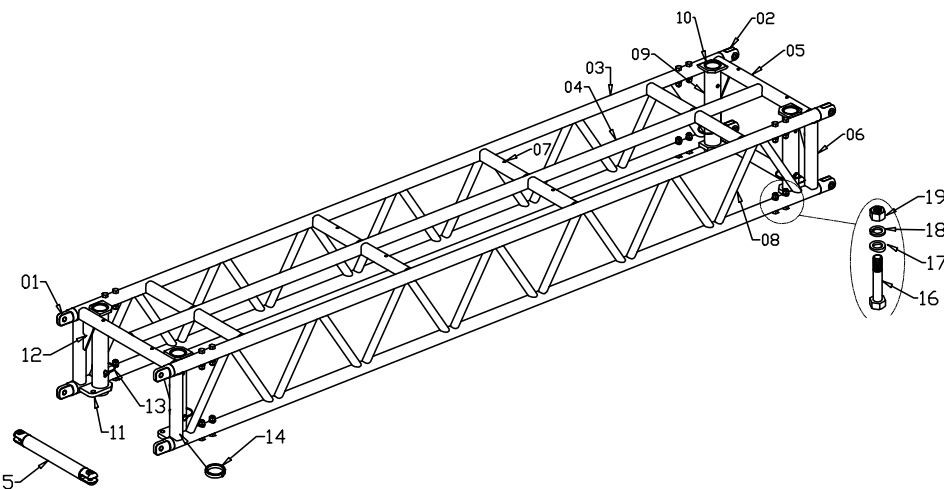

PRERIG TRUSS 3200 STAGE BLACK

PR-TRUSS-3200B

NO.	SPEC.	MATERIAL	FIN.	QTY.
	R3		ZP	4
	PJ-CX047	42CrMo	ZP	4
19	M12*1.75P	S45C	ZP	16
18	ø12.5*ø19*3.4t	Q235	ZP	16
17	ø13*ø24*2.4t	Q235	ZP	16
16	M12*1.75P*70mm	S45C	ZP	16
15	ZC35A-L401	#6082	T6	2
14	PSJG003A		Black	8
13	PJ-CX030C	S45C	ZP	4
12	PLB02182C	#6061	T6	4
11	PLB04058	#6061	T6	4
10	PLB04056D	#6061	T6	4
09	ø60*5.0t*356mm	#6082	T6	4
08	ø30*3.0t*324.6mm	#6082	T6	28
07	ø48*4.5t*249.5mm	#6082	T6	8
06	ø48*4.5t*277.5mm	#6082	T6	4
05	ø48*4.5t*529.5mm	#6082	T6	2
04	ø48*4.5t*3013mm	#6082	T6	1
03	ø48*4.5t*3108mm	#6082	T6	4
02	CPAJT043A	#6082	T6	4
01	CPAJT042A	#6082	T6	4
NO.	SPEC.	MATERIAL	FIN.	QTY.