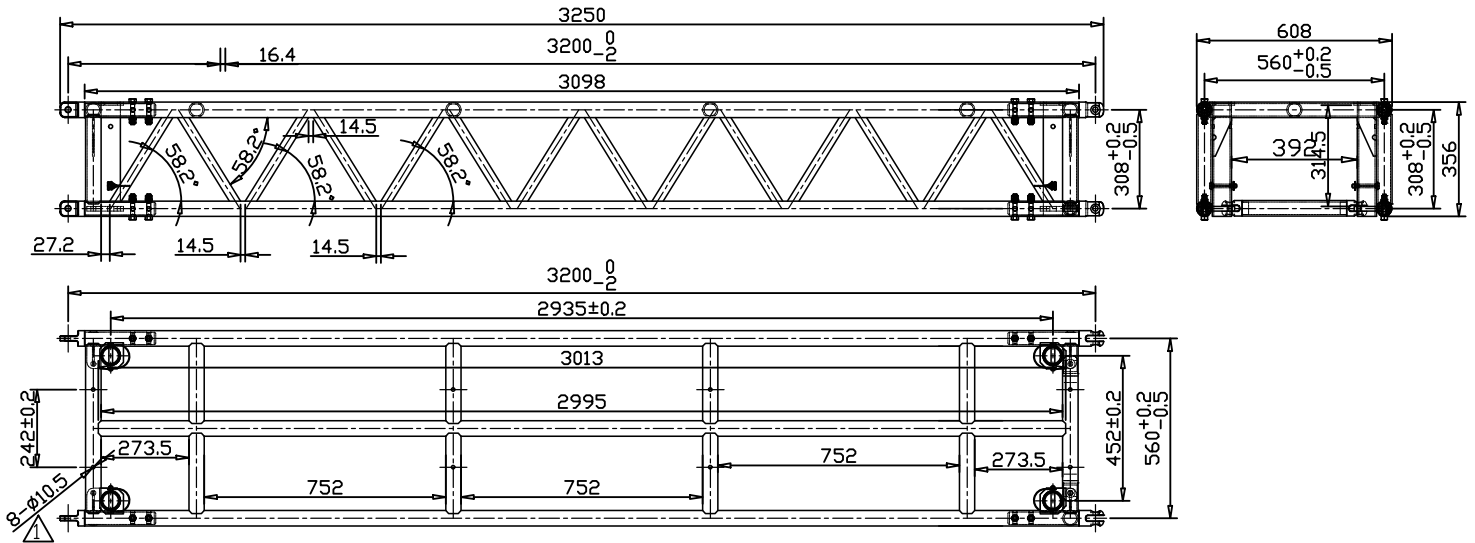

PRERIG TRUSS 3200 STAGE BLACK

PR-TRUSS-3200B

NO.	SPEC.	MATERIAL	FIN.	QTY.
	R3		ZP	4
	PJ-CX047	42CrMo	ZP	4
19	M12*1.75P	S45C	ZP	16
18	ø12.5*ø19*3.4t	Q235	ZP	16
17	ø13*ø24*2.4t	Q235	ZP	16
16	M12*1.75P*70mm	S45C	ZP	16
15	ZC35A-L401	#6082	T6	2
14	PSJG003A		Black	8
13	PJ-CX030C	S45C	ZP	4
12	PLB02182C	#6061	T6	4
11	PLB04058	#6061	T6	4
10	PLB04056D	#6061	T6	4
09	ø60*5.0t*356mm	#6082	T6	4
08	ø30*3.0t*324.6mm	#6082	T6	28
07	ø48*4.5t*249.5mm	#6082	T6	8
06	ø48*4.5t*277.5mm	#6082	T6	4
05	ø48*4.5t*529.5mm	#6082	T6	2
04	ø48*4.5t*3013mm	#6082	T6	1
03	ø48*4.5t*3108mm	#6082	T6	4
02	CPAJT043A	#6082	T6	4
01	CPAJT042A	#6082	T6	4
NO.	SPEC.	MATERIAL	FIN.	QTY.